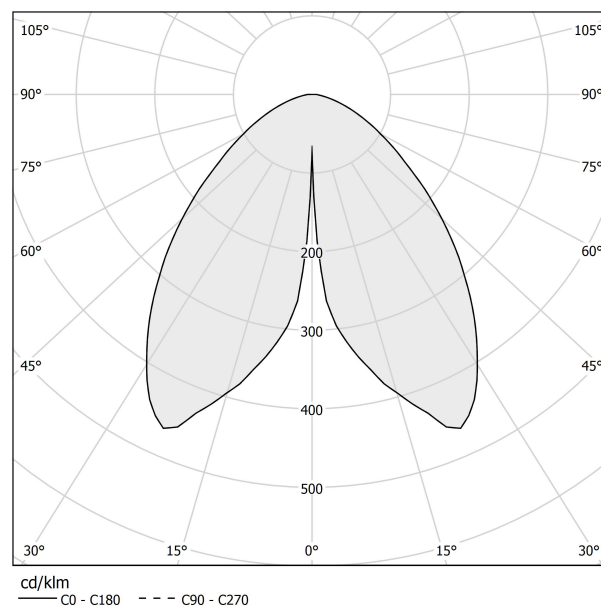

Polar diagram